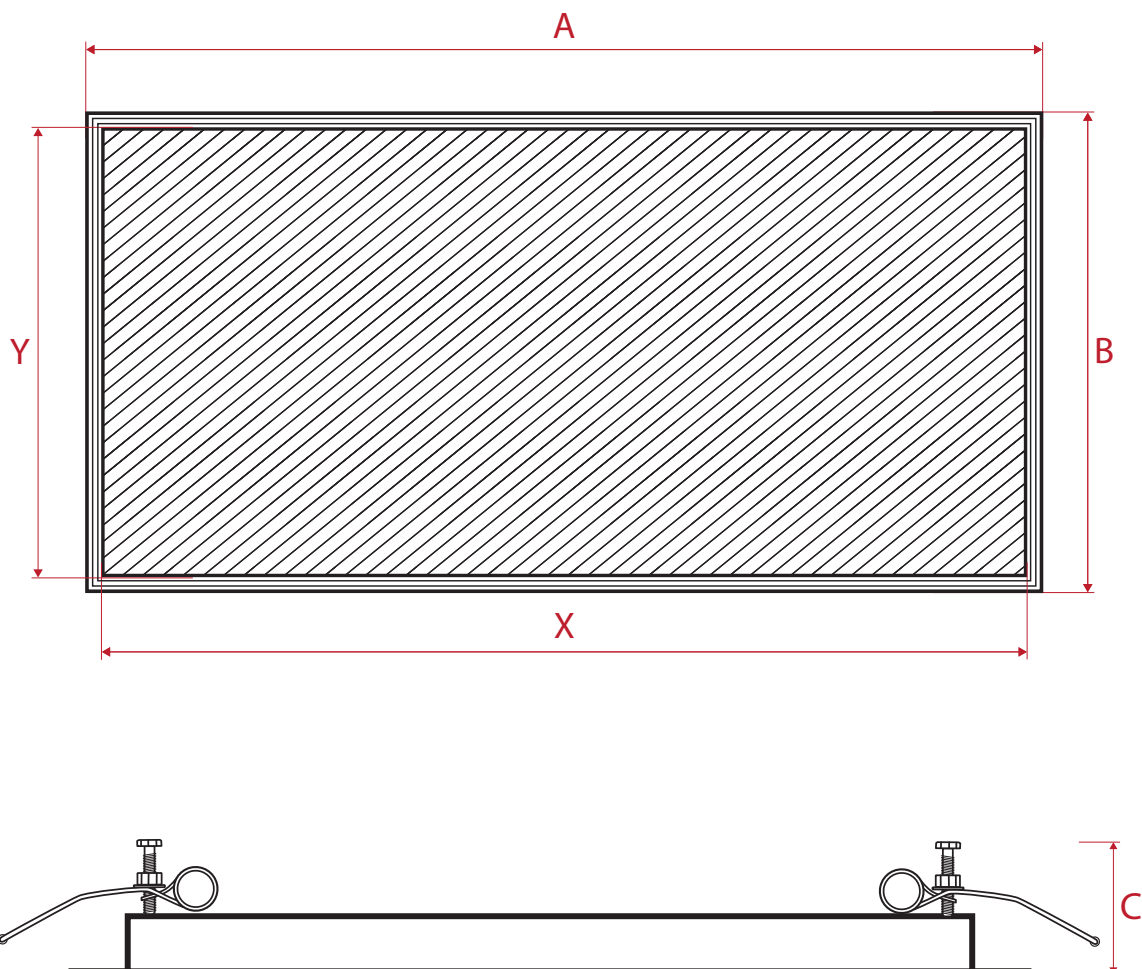

1 Actual power is within range specified by IEC 60335-1:2010.

PRODUCT LINE OVERVIEW cont.

DIMENSIONS & WEIGHTS

MODEL	A (mm)	B (mm)	C (mm)	X (mm)	Y (mm)	WEIGHT (kg)
ECORA TLED 80	455	275	50	435	255	3.5
ECORA TLED 150	855	275	50	835	255	4.6
ECORA TLED 200	555	555	50	535	535	5
ECORA TLED 200dl	855	405	50	835	385	5.5
ECORA TLED 250	1055	305	50	1035	285	6
ECORA TLED 300	655	655	50	635	635	6.2
ECORA TLED 400	905	555	50	885	535	6.6
ECORA TLED 500	995	655	50	975	635	7.6
ECORA TLED 500dl	1055	555	50	1035	535	7.5